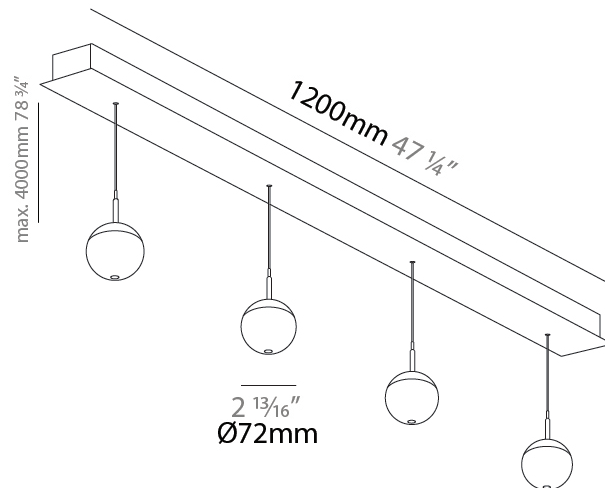

GENERAL

Series: G-Mini Channel
Subseries: G-Mini Channel Snooker
Partner: Prolicht
Division: Architectural
Installation: Suspension
Product Type: Clusters
Mounting Location: Ceiling
Light Distribution: Direct

PHYSICAL

Shape: Sphere
Diameter (mm): 72
Diameter (in): 2 ¹³/₁₆
Length (mm): 1200
Length (in): 47 ¹/₄
Height (mm): 72
Height (in): 2 ¹³/₁₆

Fixture Finish: SSR / BKV / CWI / CRY / HAB / UFT / ITA / RUA / FTG / MYG / LOD / PUS / FRO / FUP / KIA / POP / BLS / SPG / MEY / GOH / CHC / COM / ABZ / JAG / OBR / MOS / ROR

Accent Finish: OPL / YEL / ORA / RED / BLU / GRN

Fixture Material: Aluminum Die Cast

Cable Details: 2000mm/78 3/4" or 4000mm/157 1/2" Cable - Color Options: Black / White / Orange / Red / Green

ELECTRICAL

Lamp Type: LED (Zhaga Standard)
Input Wattage (W): 26
Total Output Wattage (W): 23.7
Dimming: Non-Dimmable
Driver Included: Yes
Driver Location: Integrated
Driver Type: Constant Current - Universal
Driver Class: Class 2
Input Voltage (V): 120 - 277

LED

Color Temperature (°K): 2700 / 3000 / 3500 / 4000
Max. Delivered Lumen (lm): 1240 / 1313 / 1386 / 1423
Nominal Lumen (lm): 1840 / 1949 / 2057 / 2112
CRI: >90 CRI
Lamp Life (hrs): 50000

OPTICAL

Beam Angle: 32 / 58

RATINGS AND CERTIFICATIONS

Certified By: Certified for North American Standards
IP rating: IP20